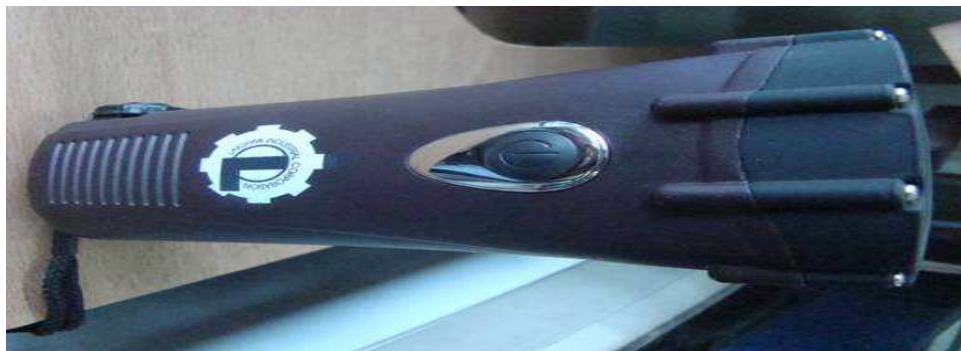

INTRODUCTION: It can be used by hand cranking anytime anywhere. It can be used where electricity is not available. Portable, High Brightness, Long Lighting Range, Long Life – 5 years, maintenance Free, Water proof, Dust Proof, Safe & Reliable, Easy to use, Environment friendly are some of the special features.

TECHNICAL PARAMETER

- (1) Brightness 30000 Mcd
- (2) Lighting time after 10 minute cranking 40 minutes
- (3) Lighting time by external battery 40 hours
- (4) LED Life 50000 hours
- (5) Max Luminous 4Lm
- (6) Lighting distance beam goes beyond 60 meters
- (7) Weight 311.5 gm
- (8) Length 173mm*width69mm*height 56.5mm

SPECIAL FEATURE: There is no need of bulb and battery replacement. It has provision to charge the Mobile phone in emergency. Flasher mode is also provided.

USAGE:

1. **1. Lighting:** Hold the unit by one hand and crank the handle with another hand at the speed of 2.5-3 circles per second for about 1 minute while the indicator at the side of DC port is on, press the button to use.
2. **2. Charge a Mobile phone:** Open DC cap, connect the end with “DC” mark of cable with the DC port of this product and another end to the mobile phone or a suitable plug, crank it at the speed of 2.5-3 circles as per second to charge, the indicator will work during the charge.
3. **3. Connect the product with external AC power to charge the unit:** Insert the plug of out- source adapter into the socket of DC port, the indicator is on to show on-charging.

(Right reserve for modification or alteration without notice for betterment of the product)

ISO 9001 : 2008

JAS-ANZ

C

M4579101N

LAKSHMI INDUSTRIAL CORPORATION

48-52, BEHIND OLD TEHSIL, MEERUT CITY- 250002 (U.P)
Admin Office: - Plot no.-10-11, Khasra no.-467, Mohkampur Industrial Area,
Phase-II, Delhi Road, Meerut City-250103(U.P.)
PH.NO: 0121-2401482 / 2950515

E-mail: railwaymachines@gmail.com

www.lakshmirailwaymachines.com